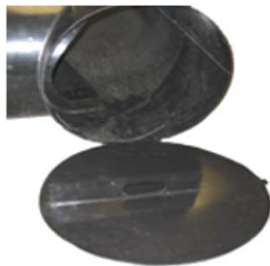

AGRIFAN EXHAUST CHIMNEY RISER

THE POLYETHYLENE CHIMNEY EXPELS AIR FROM THE AGRIFAN WALL FAN TO ABOVE THE ROOF LINE, PREVENTING CROSS CONTAMINATION OF AIR INTO ATTIC.

THE CHIMNEY RISER FITS OVER THE AGRIFAN WALL FAN, AND DIRECTS THE AIR VERTICALLY.

THE CHIMNEY RISER IS EASY TO INSTALL TO BOTH THE WALL FAN AND THE SIDE OF THE BARN STRUCTURE.

STANDARD HEIGHT OF UNIT IS 4FT STANDARD CHIMNEY EXTENSIONS CAN BE USED TO EXTEND HEIGHT(AVAILABLE IN 2, 3, 4FT SECTIONS/PAGE 3.1b)

HORIZONTAL EXTENSIONS ALSO AVAILABLE IF REQUIRED.

THE BOTTOM OF THE CHIMNEY HAS AN EASY ACCESS OPENING FOR CLEANING AND SUMMER AIR BYPASS (ALLOWS AIR TO EXHAUST BOTH UP AND DOWN)

PART #	SIZE	DESCRIPTION
E52-9593	14"	AF14 CHIMNEY RISER KIT (use 16" extensions if extending height)
E52-9594	16"	AF16 CHIMNEY RISER KIT (use 18" extensions if extending height)
E52-9595	18"	AF18 CHIMNEY RISER KIT (use 20" extensions if extending height)
E52-9596	20"	AF20 CHIMNEY RISER KIT (use 22" extensions if extending height)
E52-9598	24/25"	AF24/25 CHIMNEY RISER KIT (use 28" extensions if extending height)

ALLOW 3 WEEKS DELIVERY

HORIZONTAL EXTENSIONS ***OPTIONAL (IF REQ'D TO EXTEND BEYOND FASCIA)*

PART #	SIZE	DESCRIPTION
E52-9413H	14"	AF14 HORIZONTAL CHIMNEY EXTENSION (16" LONG)
E52-9414H	16"	AF16 HORIZONTAL CHIMNEY EXTENSION (16" LONG)
E52-9415H	18"	AF18 HORIZONTAL CHIMNEY EXTENSION (16" LONG)
E52-9416H	20"	AF20 HORIZONTAL CHIMNEY EXTENSION (16" LONG)
E52-9418H	24"	AF24 HORIZONTAL CHIMNEY EXTENSION (16" LONG)